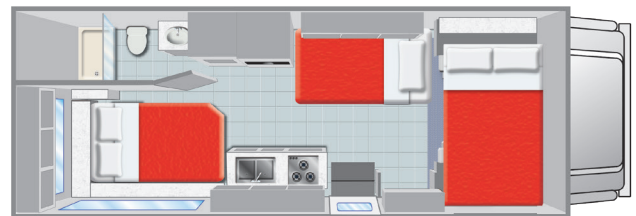

## BED DIMENSIONS

	in.	cm.
<b>Cab-Over</b>		
• Length	95	241
• Width	54	137
• Clearance	24	60
<b>Dinette</b>		
• Length	74	188
• Width	46	116
<b>Permanent</b>		
• Length	80	203
• Width	54	137

\* The above drawing and floorplan are examples only. Sleeping capacities do not mean like number of adults or full size teenagers can be accommodated comfortably. The features, bed sizes, and amenities listed are representative and may be changed, added, or deleted without notice. The numerical vehicle lengths are approximate. Specific floor plans or models will vary and cannot be reserved or guaranteed.